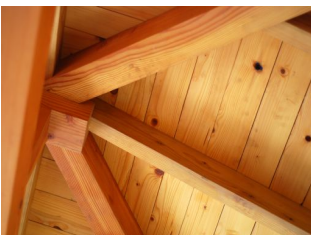

Douglas Fir