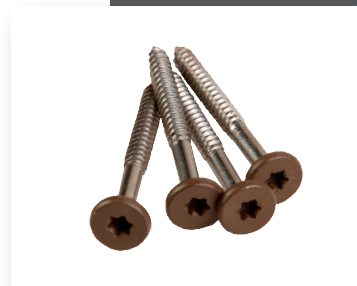

COMPLETE HIDDEN FASTENING

Manufactured for use with:

 **TimberTech**[®]
Less Work. More Life.

AZEK[®]
Deck
Designed to last beautifully.[™]

CONCEALoc[®] Hidden Fastener

- Designed for the deck surface (except for perimeter boards & stairs)
- Designed exclusively for TimberTech and AZEK grooved planks
- Designed to have consistent 3/16" gapping
- Limited 25-year warranty
- Can be installed pneumatically with TigerClaw gun

Cortex[®]

- Great for perimeter and stair boards
- Complete fastener free surface when used with CONCEALoc
- Use as a hidden surface fastening system with AZEK Harvest, Terra, and Arbor collections
- Perfect color match for all TimberTech and AZEK products
- Must be pre-drilled for WPC and cWPC planks

Available in:

- 100 sq ft packs (350 screws)
- 500 sq ft packs (1,750 screws)
- 85 sq ft packs - Stainless Steel (300 screws)

TOPLoc[®] Fascia

- Designed to decrease oil-canning
- Fascia bit pre-drills and overbores through hole
- Stainless steel screw designed for fascia to hang
- Six colors cover entire fascia and riser color palette

Available in:

- 85 lineal foot packs (100 screws)

timbertech.com
azek.com

SS-COMPLETE FASTENING