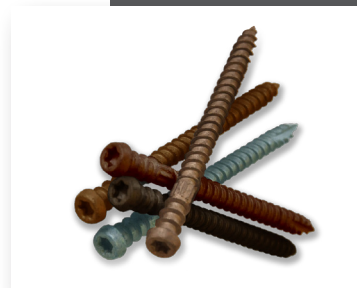

COMPLETE HIDDEN FASTENING

Manufactured for use with:

 **TimberTech**[®]
Less Work. More Life.

AZEK[®]
Deck
Designed to last beautifully.[™]

CONCEALoc[®] Hidden Fastener

- Designed for the deck surface (except for perimeter boards & stairs)
- Designed exclusively for TimberTech and AZEK grooved planks
- Designed to have consistent 3/16" gapping
- Limited 25-year warranty
- Can be installed pneumatically with TigerClaw gun

Cortex[®]

- Great for perimeter and stair boards
- Complete fastener free surface when used with CONCEALoc
- Use as a hidden surface fastening system with AZEK Harvest, Terra, and Arbor collections
- Perfect color match for all TimberTech and AZEK products
- Must be pre-drilled for WPC and cWPC planks

TOPLoc[®]

- Designed for dense composite and PVC material
- Six colors match entire decking product lines
- Designed for 18v drill set at a high speed for maximum performance
- T20 drive increases engagement

Available in:

- 100 sq ft packs (350 screws)
- 500 sq ft packs (1,750 screws)
- 85 sq ft packs - Stainless Steel (300 screws)

TOPLoc[®] Fascia

- Designed to decrease oil-canning
- Fascia bit pre-drills and overbores through hole
- Stainless steel screw designed for fascia to hang
- Six colors cover entire fascia and riser color palette