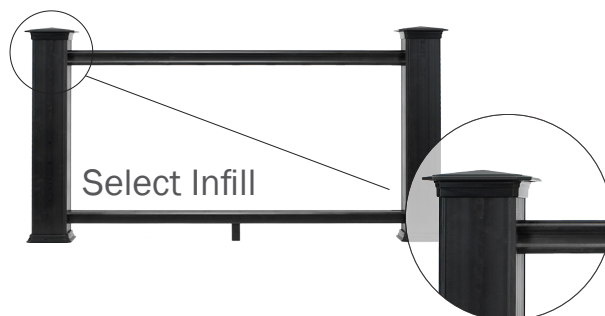

White

Black

Kona®

Mountain Cedar

Brownstone

Slate Grey

Visible Elegance. Hidden Hardware. Smooth Lines.

Smooth lines. Classic colors. Visible elegance. RadianceRail adds a distinctive profile and high-end presence to any deck with a myriad of options to mix and match posts, rails, balusters, and infills. You can also enhance your custom style with curved rail options and DeckLites.

- Scratch resistant polymer cap and composite core
- Four dramatic infill options: composite, metal, cable, and glass
- Installs at a 45-degree angle without additional hardware
- Available in 6', 8', or new 10' sections in 36" or 42" rail heights
- Sturdy, solid feel that resembles painted wood
- Post covers in 42" and 12' lengths, post caps and post skirts sold separately
- Customize your top rails, bottom rails, infill and post covers with easy mix and match options
- Available in six beautiful color options
- 25-year limited warranty for residential applications

Infill Options

Composite

Metal

CableRail by Feeney®

Glass