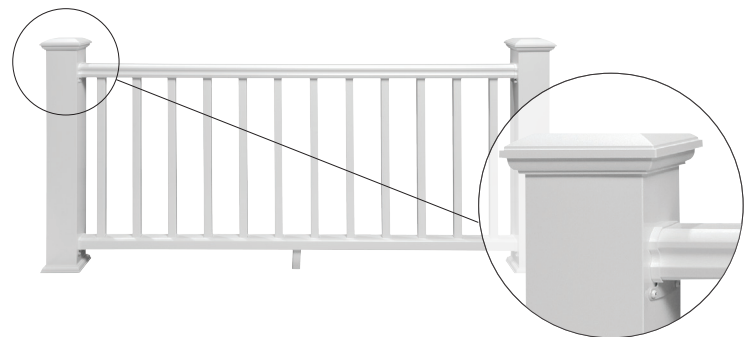

RadianceRail Express®

White

Black

Kona®

Quality Materials. Easy Installation. Affordable Price.

Proven quality. Affordable price. RadianceRail Express provides a high-quality capped wood composite railing system made from the same material as RadianceRail and is available at a best-in-class value. RadianceRail Express combines proven durability with quick, intuitive installation.

- Priced competitively with most vinyl systems
- Available in 6' or 8' sections in 36" or 42" rail heights
- Sturdy, solid feel that resembles painted wood
- Made with the same durable, low-maintenance materials as RadianceRail
- Installs at a 45-degree angle without overhang on the post cover
- 4"x4" post covers in 39" and 8' lengths, post caps and post skirts sold separately
- Customize your top rails, bottom rails, balusters, and post covers with easy mix and match options
- 25-year limited warranty for residential applications
- Gaskets offered for straight sections to hide minor cutting imperfections